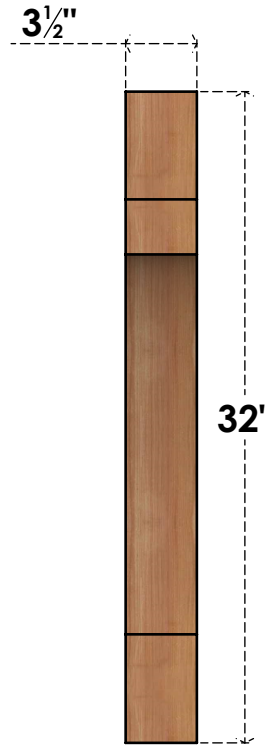

BRC04X20X32MRC00SWR

3 1/2"W X 20"D X 32"H MERCED SMOOTH BRACE, WESTERN RED CEDAR

EKENA MILLWORK
 2300 WEST MAIN ST.
 CLARKSVILLE, TX 75426
 TOLL FREE: 866-607-0453
 WWW.EKENAMILLWORK.COM

NOTES

1. INSTALLATION TO BE COMPLETED IN ACCORDANCE WITH MANUFACTURER'S SPECIFICATIONS.
2. DRAWING MAY NOT BE TO SCALE
3. THIS DRAWING IS INTENDED FOR DESIGN AND PLANNING PURPOSES ONLY.
4. ALL INFORMATION CONTAINED HEREIN WAS CURRENT AT THE TIME OF DEVELOPMENT BUT MUST BE REVIEWED AND APPROVED BY THE PRODUCT MANUFACTURER TO BE CONSIDERED ACCURATE.
5. PRODUCTS ARE NOT KILN DRIED. THIS ITEM IS UNIQUE AND WILL CONTAIN THE NATURAL VARIATIONS THAT THE WOOD SPECIES OFFERS. THIS MAY RESULT IN VARIATIONS UP TO 1/4"