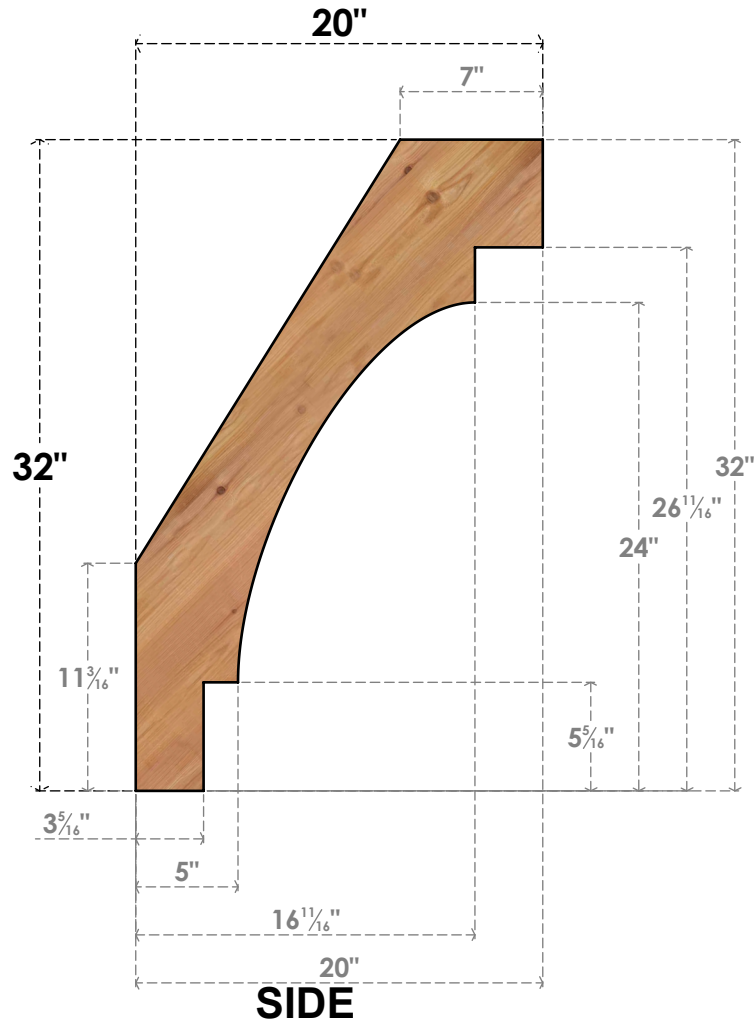

BRC04X20X32MRC00SWR

3 1/2"W X 20"D X 32"H MERCED SMOOTH BRACE, WESTERN RED CEDAR

EKENA MILLWORK
 2300 WEST MAIN ST.
 CLARKSVILLE, TX 75426
 TOLL FREE: 866-607-0453
 WWW.EKENAMILLWORK.COM

NOTES

1. INSTALLATION TO BE COMPLETED IN ACCORDANCE WITH MANUFACTURER'S SPECIFICATIONS.
2. DRAWING MAY NOT BE TO SCALE
3. THIS DRAWING IS INTENDED FOR DESIGN AND PLANNING PURPOSES ONLY.
4. ALL INFORMATION CONTAINED HEREIN WAS CURRENT AT THE TIME OF DEVELOPMENT BUT MUST BE REVIEWED AND APPROVED BY THE PRODUCT MANUFACTURER TO BE CONSIDERED ACCURATE.
5. PRODUCTS ARE NOT KILN DRIED. THIS ITEM IS UNIQUE AND WILL CONTAIN THE NATURAL VARIATIONS THAT THE WOOD SPECIES OFFERS. THIS MAY RESULT IN VARIATIONS UP TO 1/4"